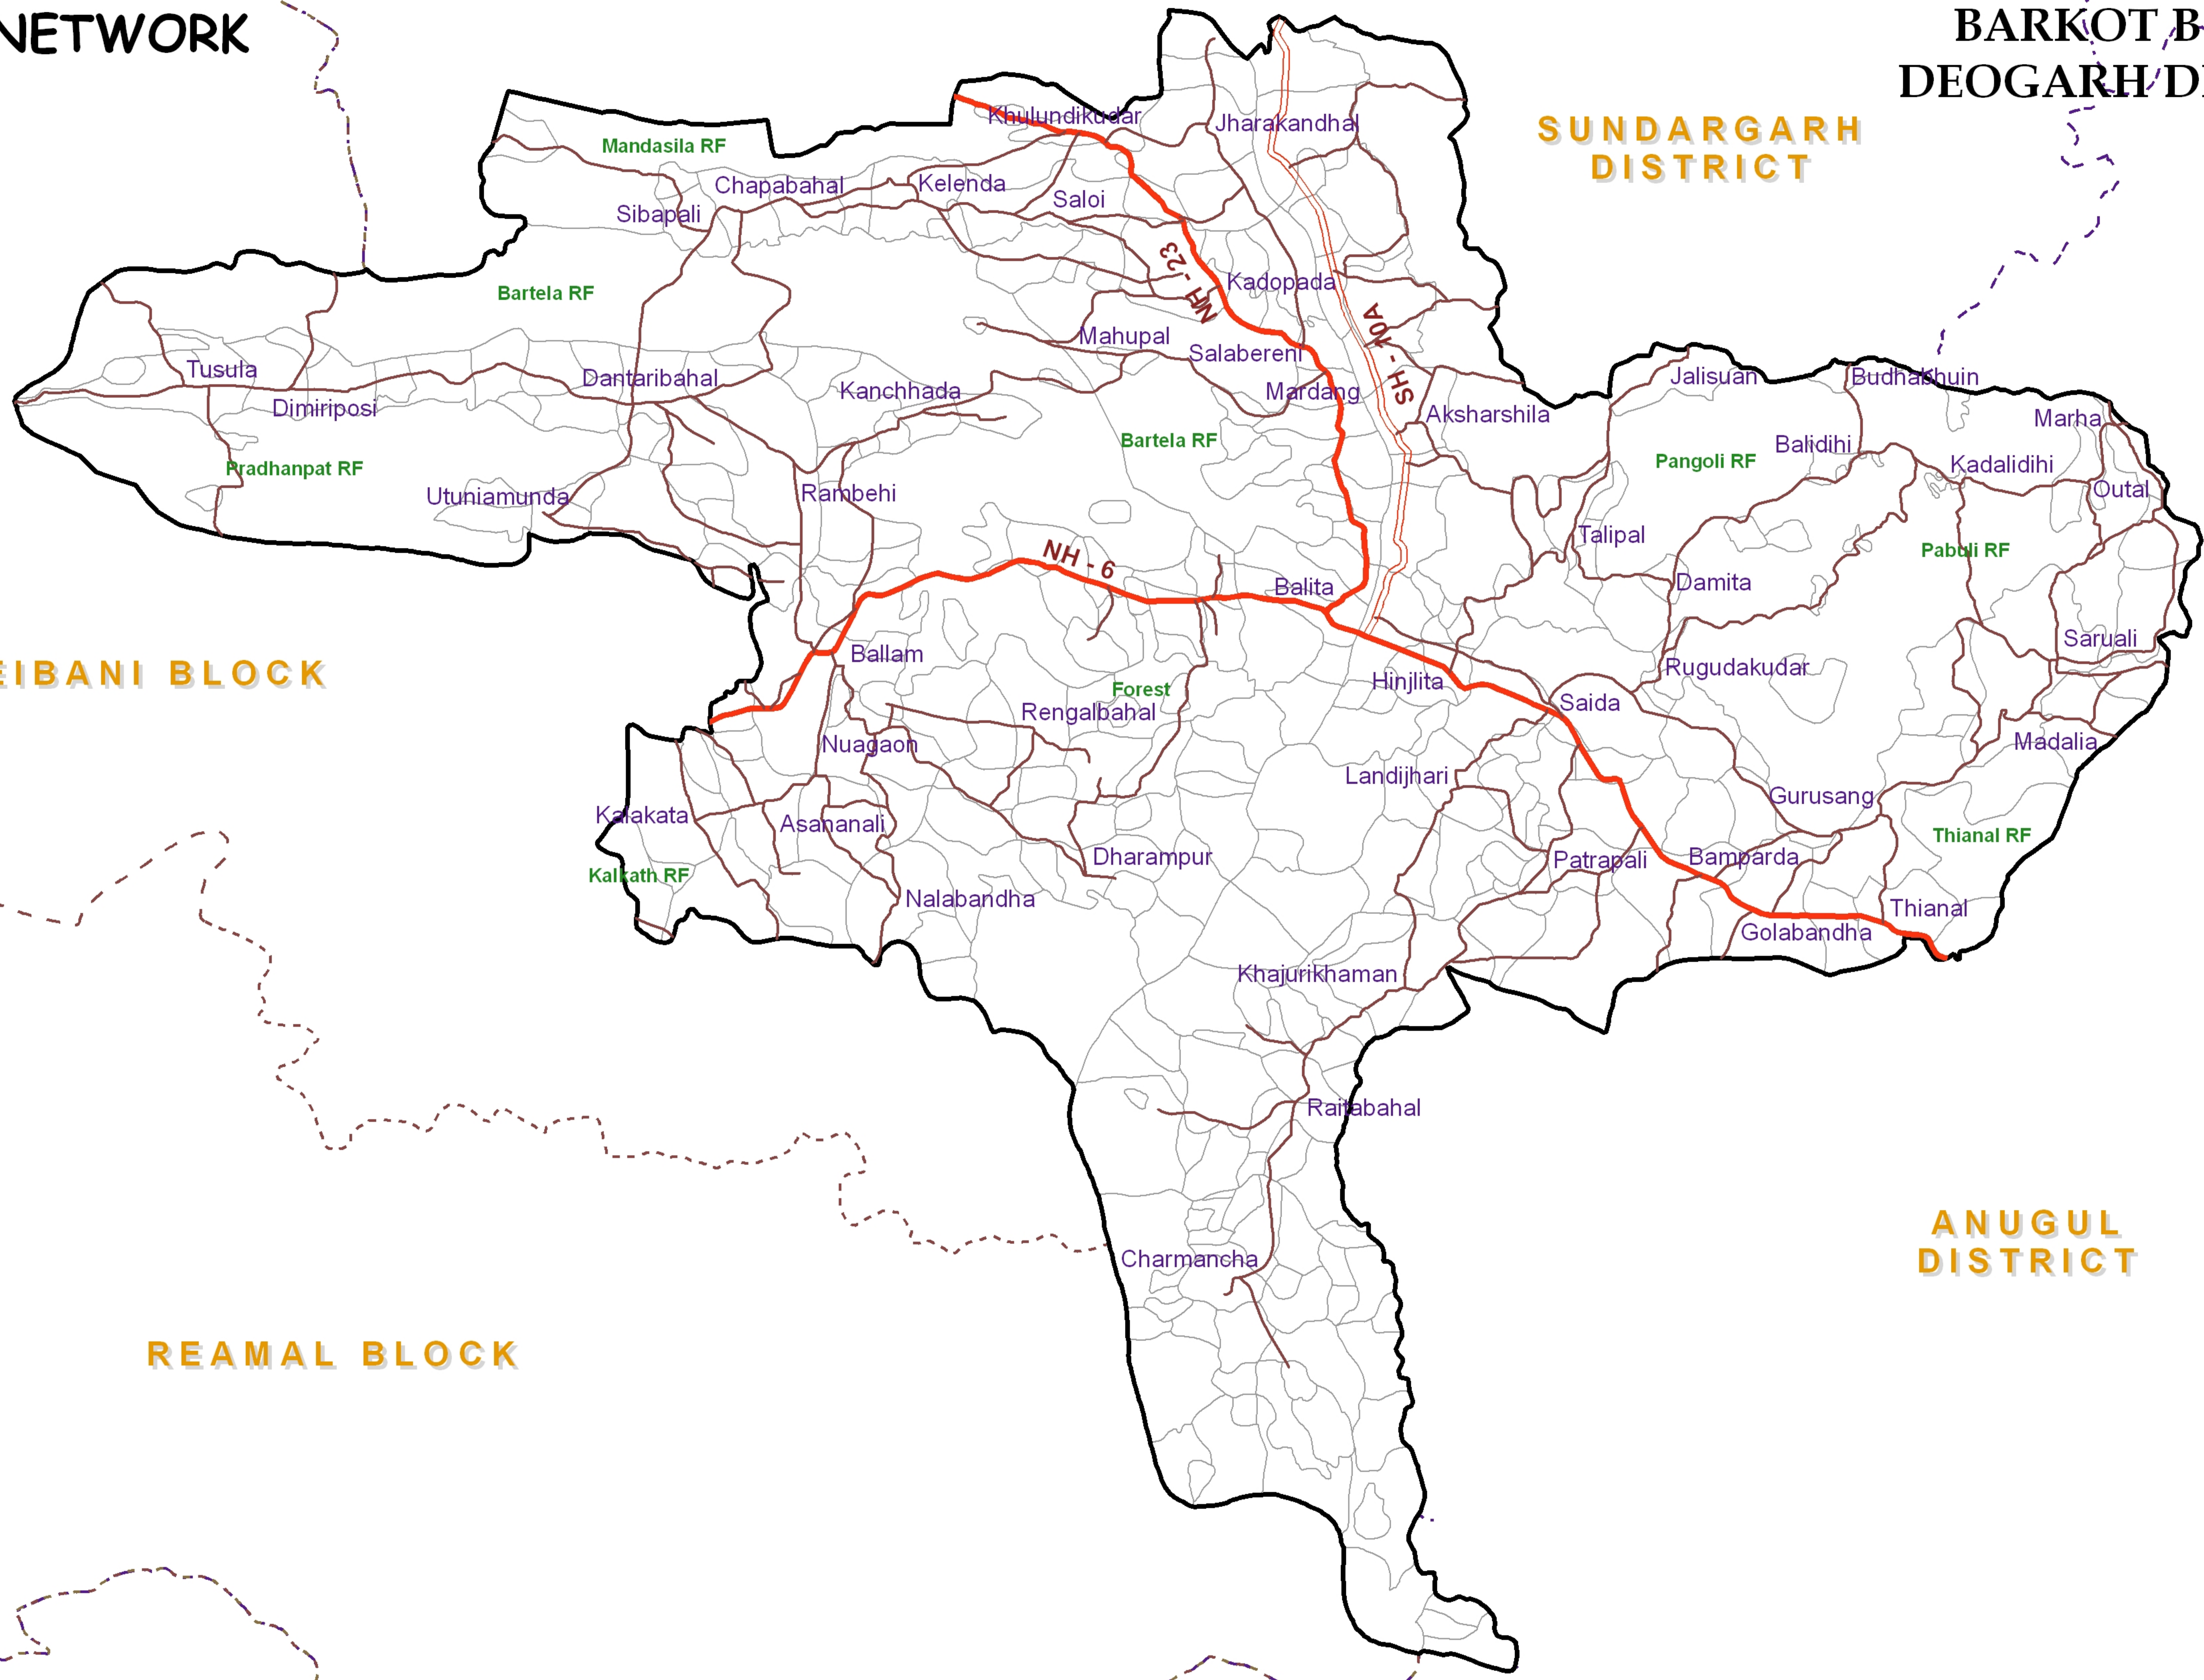

ROAD NETWORK

BARKOT BLOCK, DEOGARH DISTRICT

SUNDARGARH DISTRICT

TILEIBANI BLOCK

REAMAL BLOCK

ANUGUL DISTRICT

INDIA	ODISHA	DEOGARH	LEGEND		Map Composed By: GIS Division, NIC, Bhubaneswar
<p>Odisha</p>	<p>Deogarh</p>	<p>Barkot Block</p>	<ul style="list-style-type: none"> — NH Road — SH Road — Other Road 	<ul style="list-style-type: none"> Block Boundary Village Boundary 	<p>SCALE:</p> <p>10 5 0 10 Kilometers</p>